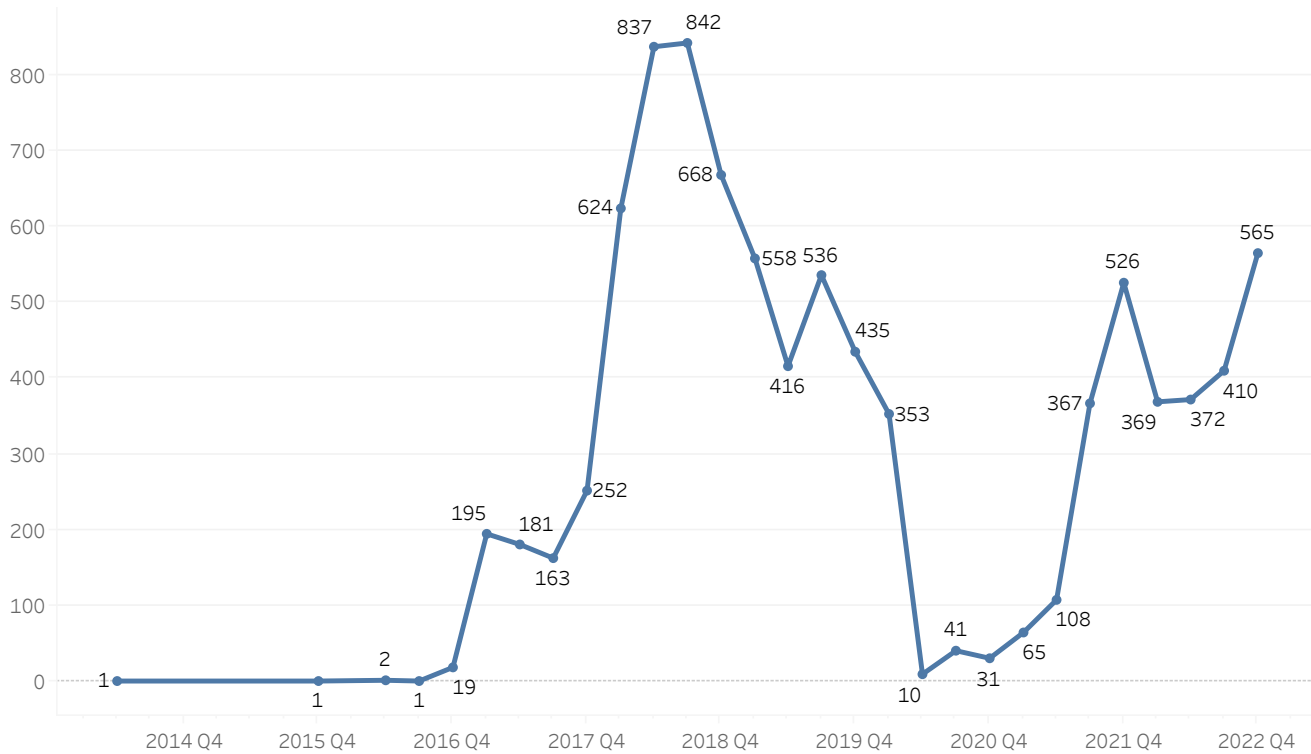

Fatigue

A physiological state of reduced mental or physical performance capability resulting from sleep loss or extended wakefulness, circadian phase, or workload (mental and/or physical activity) that can impair a crew member's alertness and ability to safely operate an aircraft or perform safety-related duties.