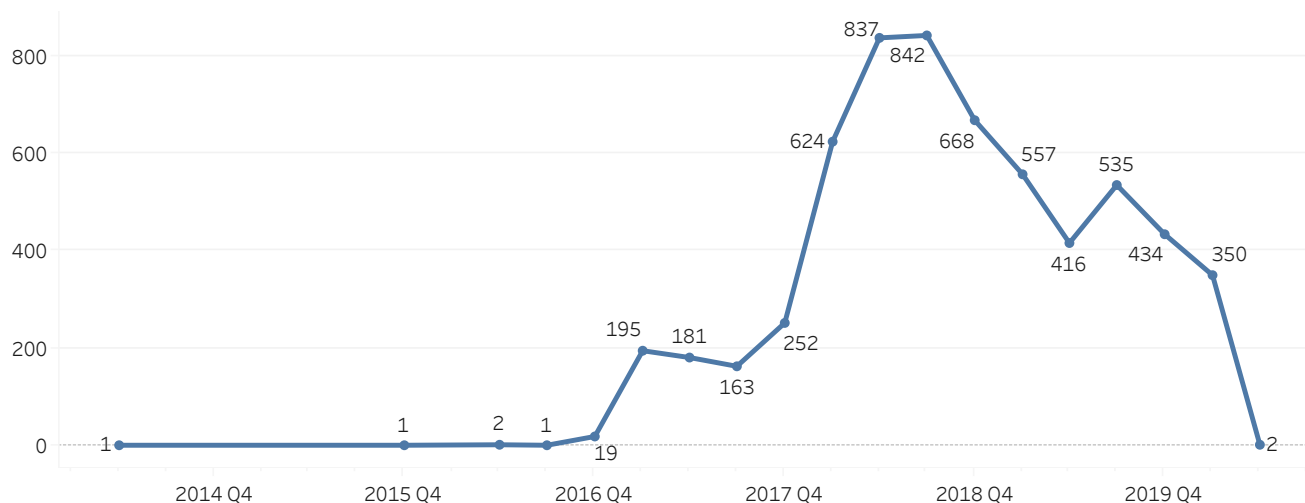

Fatigue

A physiological state of reduced mental or physical performance capability resulting from sleep loss or extended wakefulness, circadian phase, or workload (mental and/or physical activity) that can impair a crew member's alertness and ability to safely operate an aircraft or perform safety-related duties